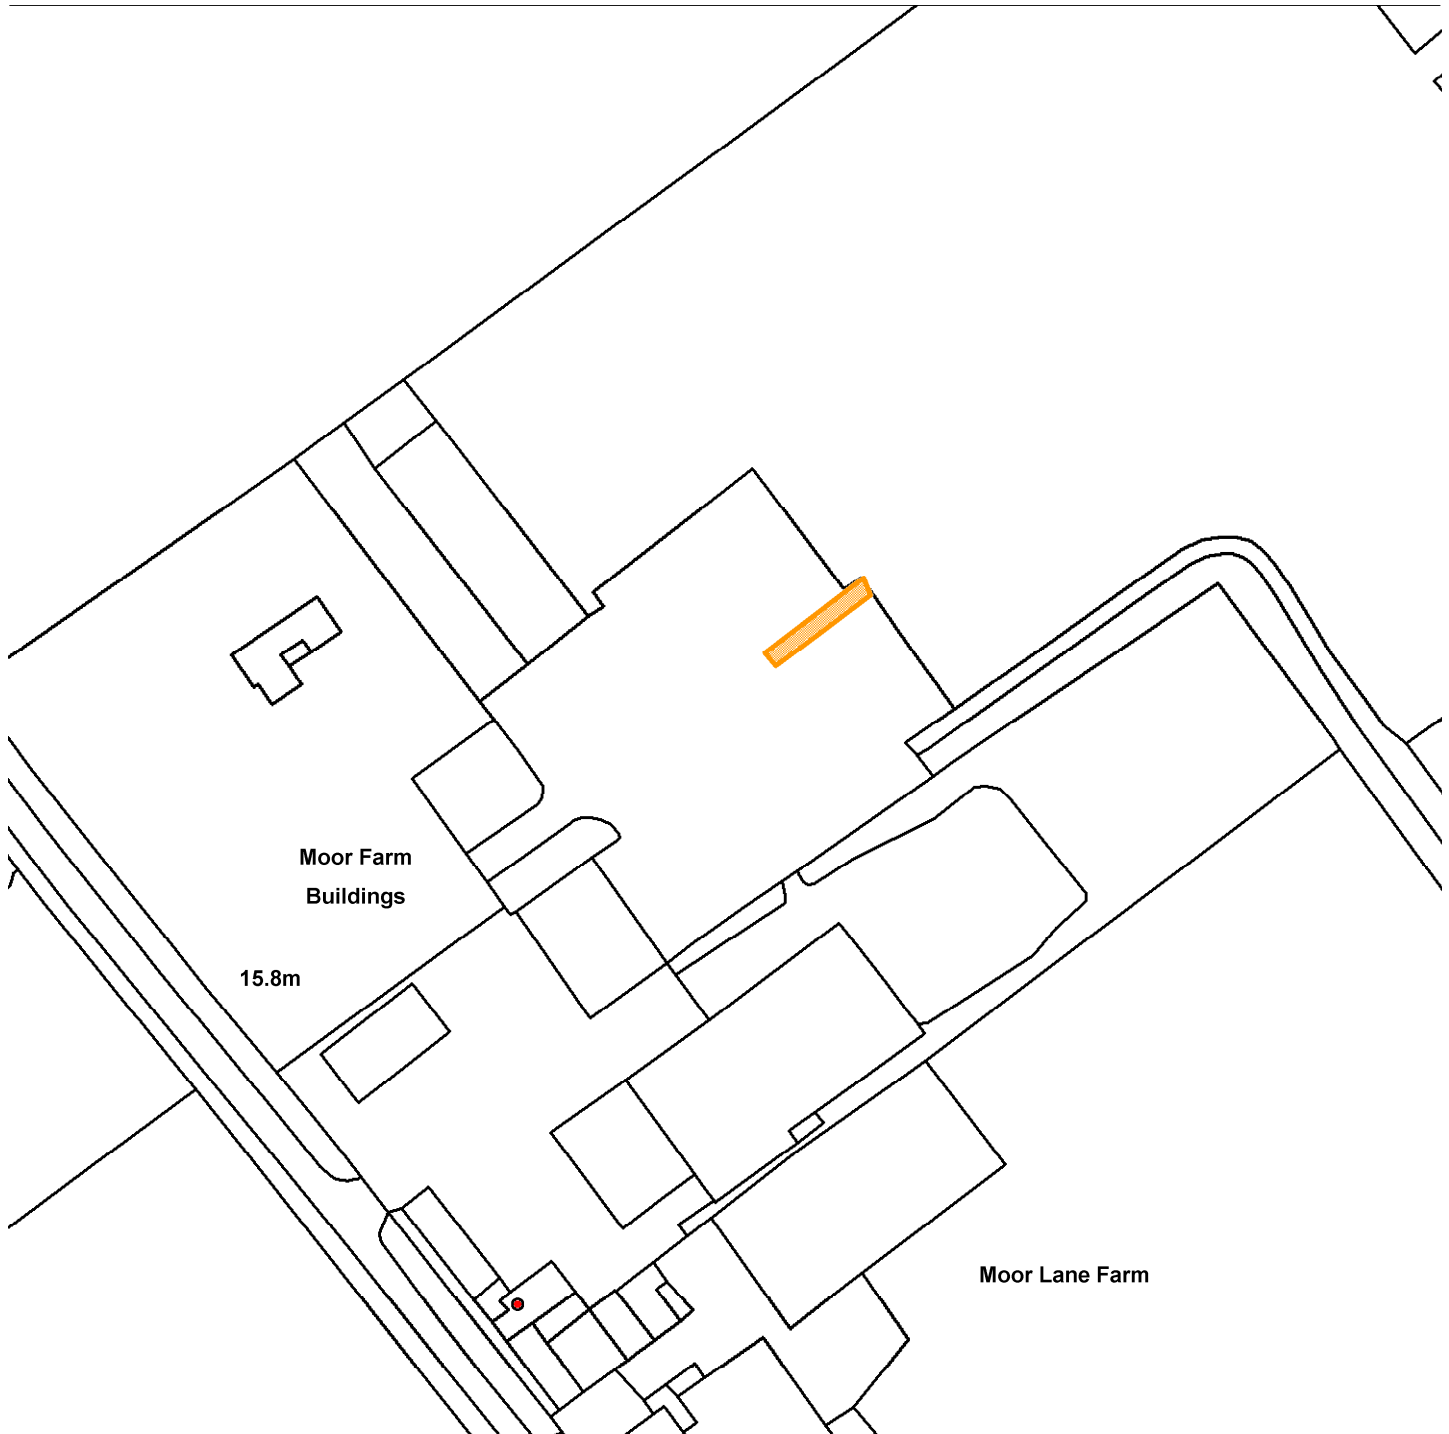

Beetle Bank Farm And Wildlife Sanctuary Moor Lane

18/01411/FUL

Scale : 1:1140

Reproduced from the Ordnance Survey map with the permission of the Controller of Her Majesty's Stationery Office © Crown Copyright 2000.

Unauthorised reproduction infringes Crown Copyright and may lead to prosecution or civil proceedings.

Organisation	Not Set
Department	Not Set
Comments	Site Plan
Date	05 September 2018
SLA Number	Not Set